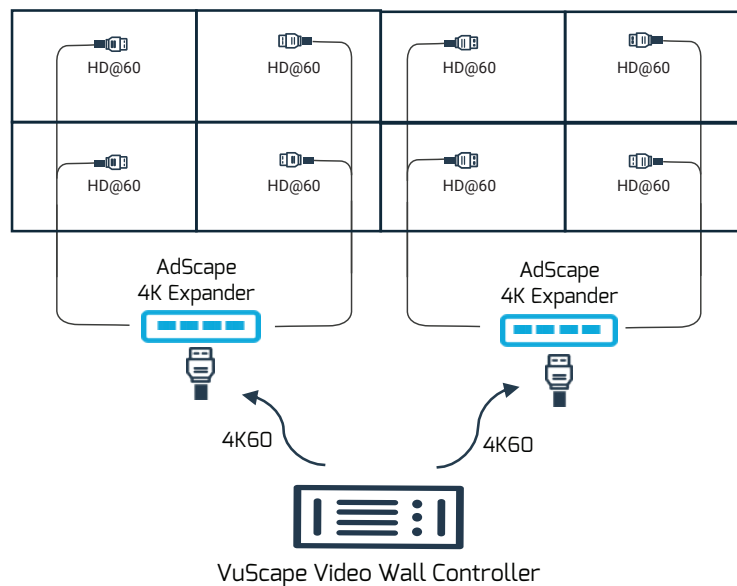

## AdScape-HDMI & AdScape-DP 4K Expanders

AdScape 4K Expander

### 4K Expanders for PAK & VuScape Processors

AdScape-HDMI and AdScape-DP are expansion boxes for the VuScape Video Wall Controllers, to expand a 4K output image to 4x 1080p displays. AdScape is ideal for large video walls and can be mounted behind the display wall to reduce cabling costs. Multiple boxes can be connected to a single 24x 4K output VuScape controller to expand the number of outputs to 96x 1080p displays.

Plug and play with default output arrangement of 2x2 set for the most common scenarios. Output arrangement can be set from the front panel to additional simple arrangements: 2x1, 1x2, 2x2, 3x1, 1x3, 4x1, 1x4 in both portrait and landscape. Manage multiple AdScape units over the network with the AdScape Configurator software to customize output arrangements in mixed resolutions and bezel management.

### Features

-  Ultra-fast scaling process with latency at a fraction of a frame
-  4K60 capable
-  HDCP supported
-  Flexible with customizable output arrangements and resolutions

-  Output rotation supported in 90 degree steps
-  Bezel compensation and overlap
-  Embedded audio passthrough
-  Front panel button for easy set up
-  Powered by VuTrex™ technology.